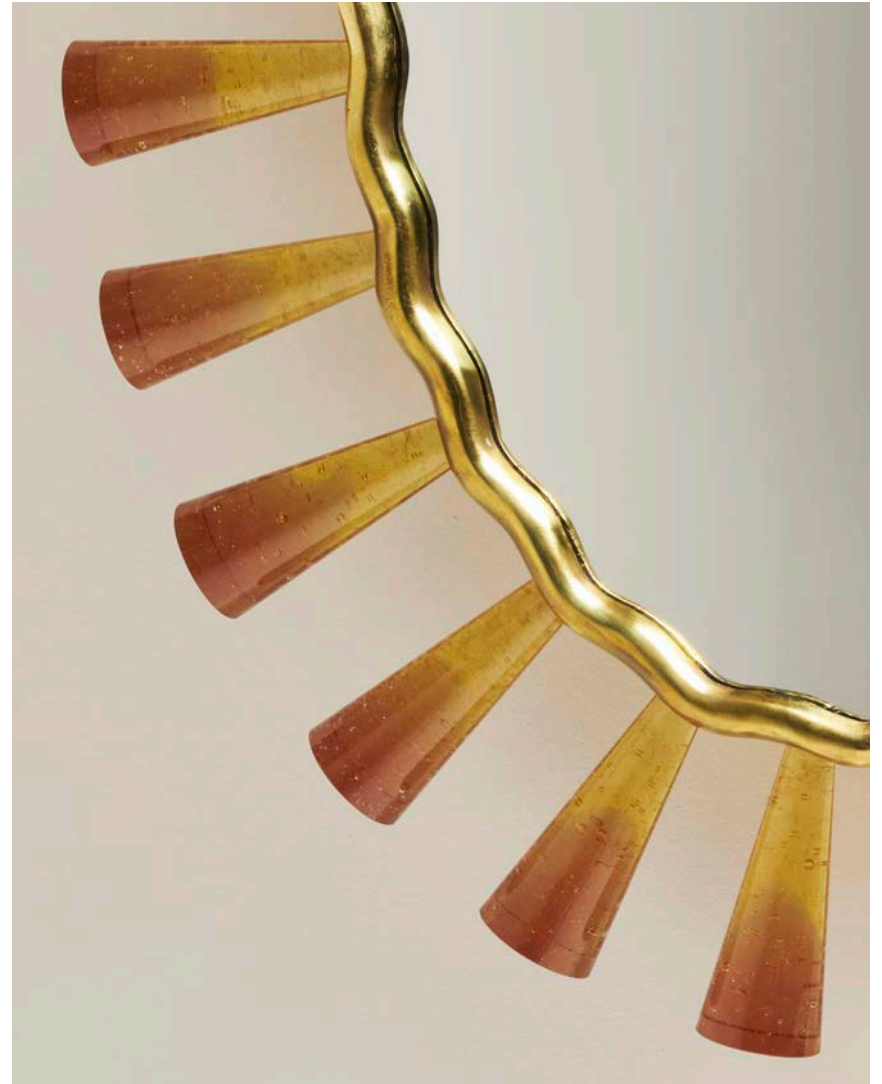

BRYAN O'SULLIVAN
COLLECTION

AURA

BRYAN O'SULLIVAN
COLLECTION

W 58 X D 8 X H 78
W 22.8 X D 3.1 X H 30.7

BRYAN O'SULLIVAN
COLLECTION

AURA
EDITION OF 20

CAST BRASS MIRROR WITH ILLUMINATED CAST ENGLISH
BUBBLE GLASS

BRYAN O'SULLIVAN
COLLECTION

BRYAN O'SULLIVAN
COLLECTION

POLISHED BRASS

CAST GRADIENT GLASS

THE DISTINCTIVE CHARM OF THIS NATURAL MATERIAL LIES IN ITS VARIATIONS IN TEXTURE, COLOR, VEINING, SHADING, AND OVERALL APPEARANCE. THESE INHERENT DIFFERENCES CONTRIBUTE TO ITS INDIVIDUALITY AND ADD TO THE UNIQUE CHARACTER OF THE PRODUCT