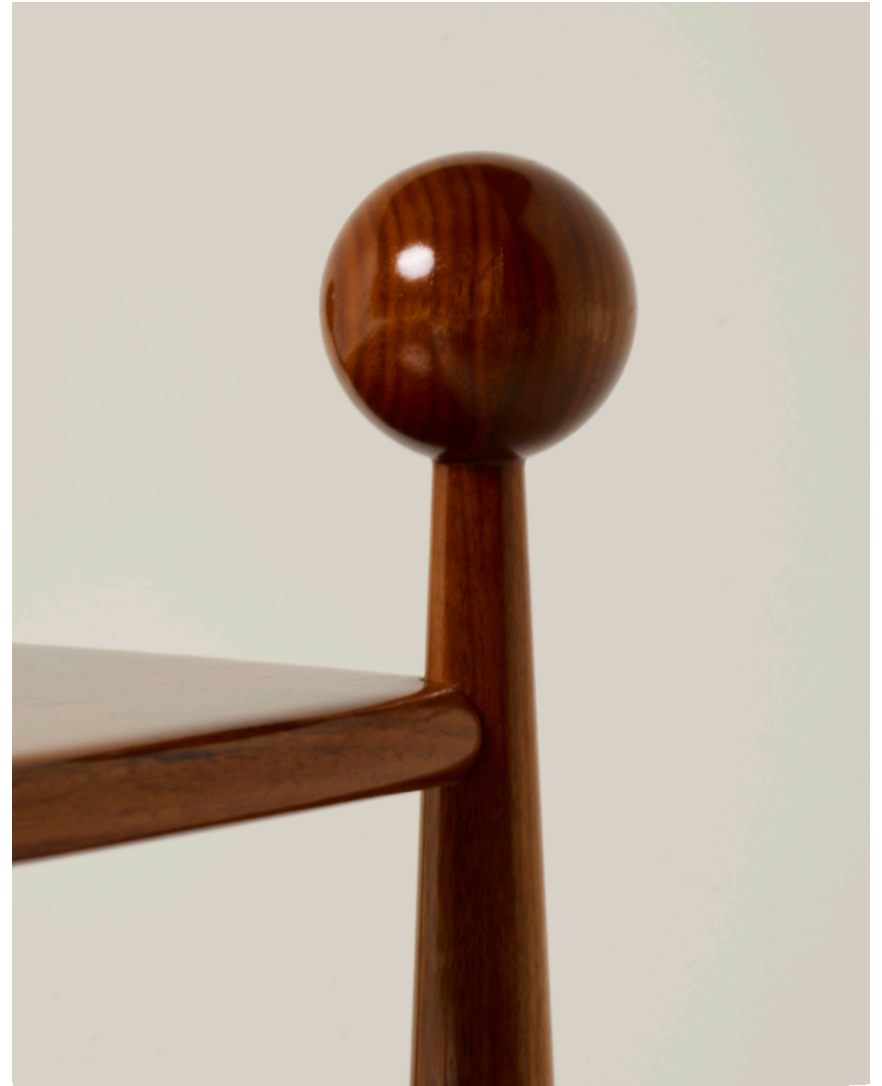

BRYAN O'SULLIVAN
COLLECTION

BAT

BRYAN O'SULLIVAN
COLLECTION

W 59 D 28.5 H 66.5 CM
W 23.2 D 11.2 H 26.2 IN

BRYAN O'SULLIVAN
COLLECTION

W 59 D 28.5 H 66.5 CM
W 23.2 D 11.2 H 26.2 IN

BRYAN O'SULLIVAN
COLLECTION

BAT

AN EUROPEAN WALNUT SIDE TABLE FINISHED IN HIGH
GLOSS FRENCH POLISH

BRYAN O'SULLIVAN
COLLECTION

EUROPEAN WALNUT

WALNUT, A SOLID WOOD MATERIAL, NATURALLY REACTS TO FLUCTUATIONS IN TEMPERATURE AND HUMIDITY, CAUSING IT TO EXPAND AND CONTRACT. AS A RESULT, IT IS NORMAL TO ENCOUNTER VARIATIONS IN GRAIN PATTERNS, COLORS, AND TEXTURES, AS THESE CHARACTERISTICS ARE INTRINSIC TO THE WOOD