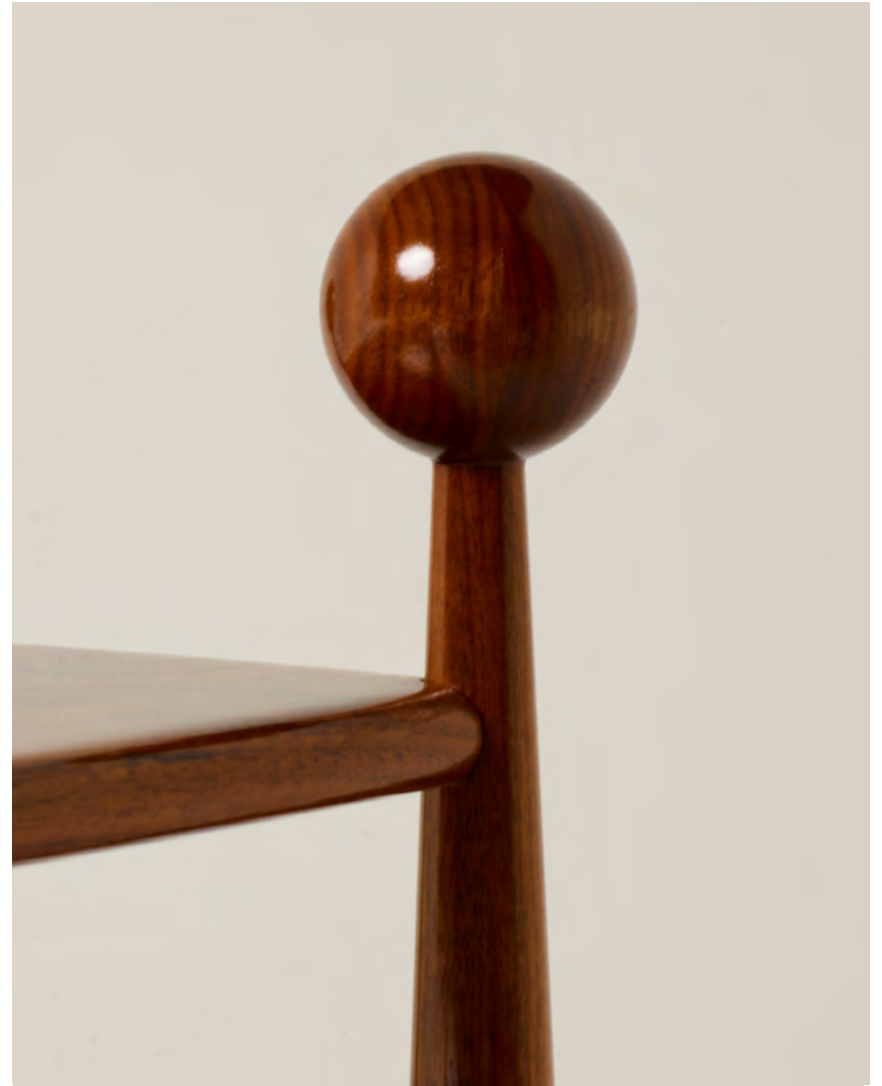

BRYAN O'SULLIVAN
COLLECTION

BAT

BRYAN O'SULLIVAN
COLLECTION

W 59 D 31 H 66.5 CM
W 23.2 D 12.2 H 26.2 IN

BRYAN O'SULLIVAN
COLLECTION

W 59 D 31 H 66.5 CM
W 23.2 D 12.2 H 26.2 IN

BRYAN O'SULLIVAN
COLLECTION

BAT

AN EUROPEAN WALNUT SIDE TABLE FINISHED IN
FRENCH POLISH

BRYAN O'SULLIVAN
COLLECTION

EUROPEAN WALNUT

WALNUT, A SOLID WOOD MATERIAL, NATURALLY REACTS TO FLUCTUATIONS IN TEMPERATURE AND HUMIDITY, CAUSING IT TO EXPAND AND CONTRACT. AS A RESULT, IT IS NORMAL TO ENCOUNTER VARIATIONS IN GRAIN PATTERNS, COLORS, AND TEXTURES, AS THESE CHARACTERISTICS ARE INTRINSIC TO THE WOOD