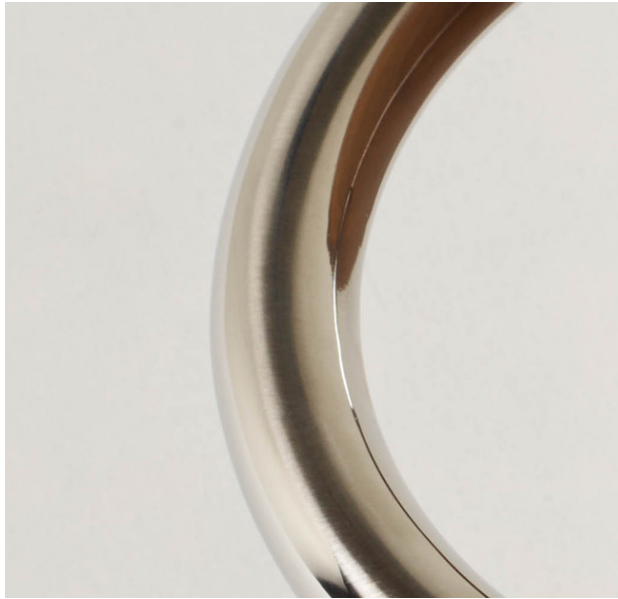

BRYAN O'SULLIVAN
COLLECTION

GRAY

A close-up photograph of a modern chair's backrest and seat. The chair features a dark blue, textured material, possibly leather or faux leather, which is framed by a highly reflective, polished chrome metal. The lighting is soft and directional, coming from the upper left, which creates a bright highlight on the top edge of the chrome frame and casts a subtle shadow on the blue surface. The background is a plain, light-colored wall, providing a clean, minimalist aesthetic.

BRYAN O'SULLIVAN
COLLECTION

W 71.5 D 60 H 70 SH 45 CM
W 28.1 D 23.6 H 27.5 SH 17.7 IN

BRYAN O'SULLIVAN
COLLECTION

GRAY

CHROME-FINISHED TUBULAR STEEL DINING CHAIR

BRYAN O'SULLIVAN
COLLECTION

BRYAN O'SULLIVAN
COLLECTION

CHROME STEEL FRAME

FABRIC

COM

BRYAN O'SULLIVAN
COLLECTION

MATERIAL OPTIONS

LEATHERS

MIDNIGHT

NAUTILUS