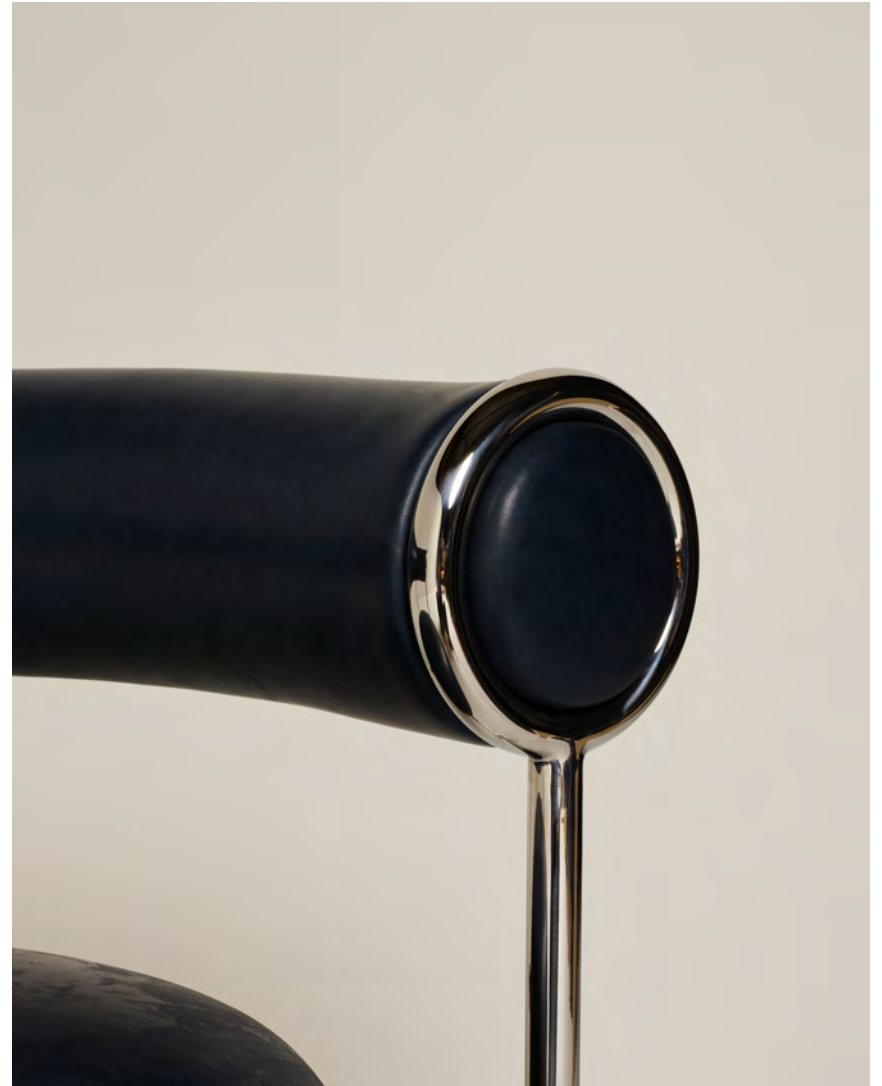

BRYAN O'SULLIVAN
COLLECTION

GRAY

A close-up photograph of a modern chair's backrest and seat. The chair features a dark blue, textured material, possibly leather or faux leather, which is framed by a highly reflective, polished chrome metal. The lighting is soft and directional, coming from the upper left, which creates a bright highlight on the top edge of the chrome frame and casts a subtle shadow on the blue surface. The background is a plain, light-colored wall, providing a clean, minimalist aesthetic.

BRYAN O'SULLIVAN
COLLECTION

W 71.5 D 60 H 70 SH 45 CM
W 28.1 D 23.6 H 27.5 SH 17.7 IN

BRYAN O'SULLIVAN
COLLECTION

GRAY

CHROME-FINISHED TUBULAR STEEL DINING CHAIR

BRYAN O'SULLIVAN
COLLECTION

BRYAN O'SULLIVAN
COLLECTION

CHROME STEEL FRAME

FABRIC

COM

BRYAN O'SULLIVAN
COLLECTION

MATERIAL OPTIONS

LEATHERS

MIDNIGHT

NAUTILUS